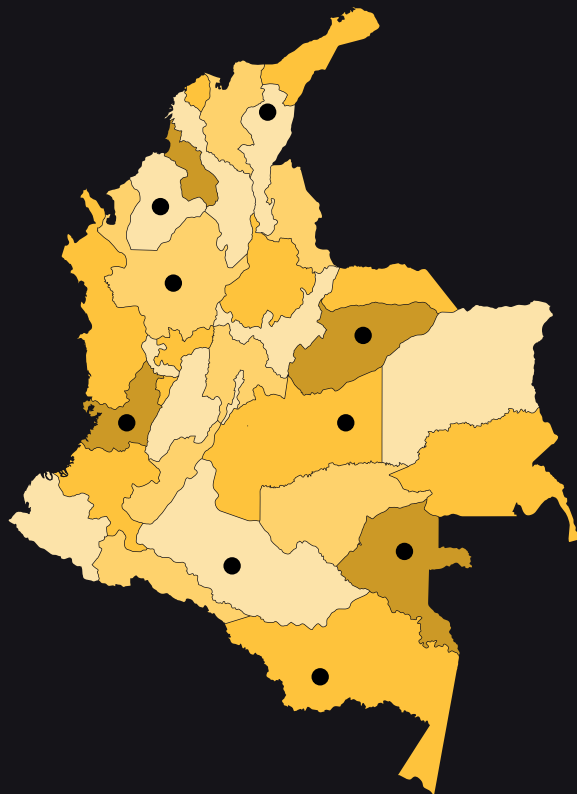

• CREATIVE MEN DESIGN •

**NISH
MAN**

**ULTIMATE
BEARD CARE**
NEWGENERATION

BEARD &
MUSTACHE
**PERFUMED
SPRAY**

SIZE 75ml
4 Stands In 1 BOX
Total 48 pcs

BEARD &
MUSTACHE
CARE OIL

SIZE 30ml
4 Stands In 1 BOX
Total 60 pcs

SIZE 75ml
4 Stands In 1 BOX
Total 48 pcs

• CREATIVE MEN DESIGN •

NISH MAN[®]

HAIR REMOVAL WAX EASY ONE

SIZE 500g
1 BOX 24 pcs

• CREATIVE MEN DESIGN •

NISH MAN[®]

CREATIVE PRODUCT DESIGN
MEN'S GROOMING
COSMETIC COMPANY
Original
ESTABLISHED 1987
• STYLING GOODS •

SIZE 5000ml | 1 BOX 4 pcs

daily use
COLOGNE

SIZE 1000ml | 1 BOX 15 pcs

DISPONIBLE
EN TODA
COLOMBIA

ENVIOS A
NIVEL NACIONAL